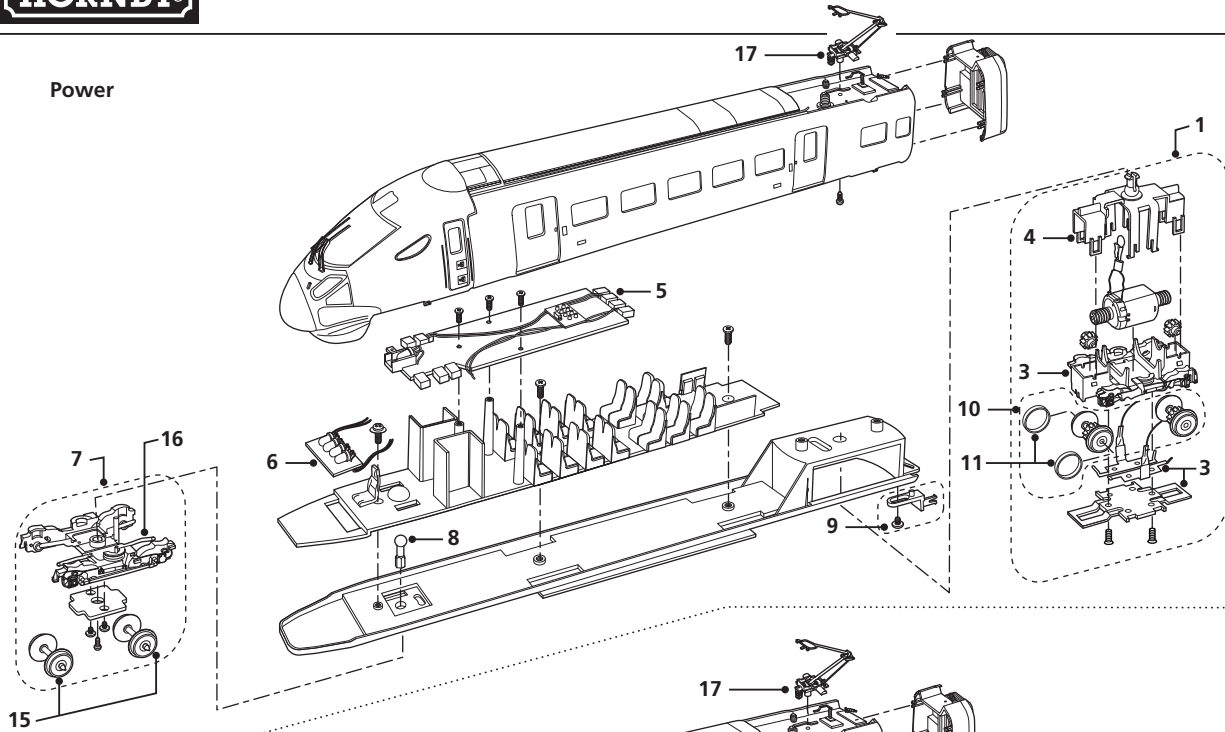

Power

Dummy

Coach

LIST OF SPARES

Item No	Description	pack	R2821	R1148	R2961	R2972/X
1	Drive unit	1	X6137	X6137	X6137	X6137
2	Motor	1	X9712	X9712	X9712	X9712
3	Bogie Drive Unit	1	X6139	X6139	X6139	X6139
4	Pivot Plate	1	X9714	X9714	X9714	X9714
5	Main PCB Board	1	X6140	X6140	X6140	X6140
6	Lights Board	1	X6141	X6141	X6141	X6141
7	Bogie (complete)	2	X6142	X6142	X6142	X6142
8	Pivot pin	5	X9705	X9705	X9705	X9705
9	Coupling	2	X6143	X6143	X6143	X6143
10	Wheel set drive Unit	set	X6151	X6151	X6151	X1651
11	Tyres pack	4	X5856	X5856	X5856	X5856
12	Pins DCC	1	X9084	X9084	X9084	X9084
13	Dummy pcb board	1	X6144	X6144	X6144	X6144
14	Extension coupler	2	X6145	X6145	X6145	X6145
15	Wheel Set	set	X6146	X6146	X6146	X6146
16	Bogie	1	X6147	X6147	X6147	X6147
17	Pantograph set	pair	X6168	X6168	X6168	X6168
18	Bogie (Coach Spares)	1	X6169	X6169	X6169	X6169
19	Extension coupler	2	X6148	X6148	X6148	X6148
20	Wheel set (coach)	Set	X6149	X6149	X6149	X6149
21	Bogie (coach)	1+1	X6150	X6150	X6150	X6150