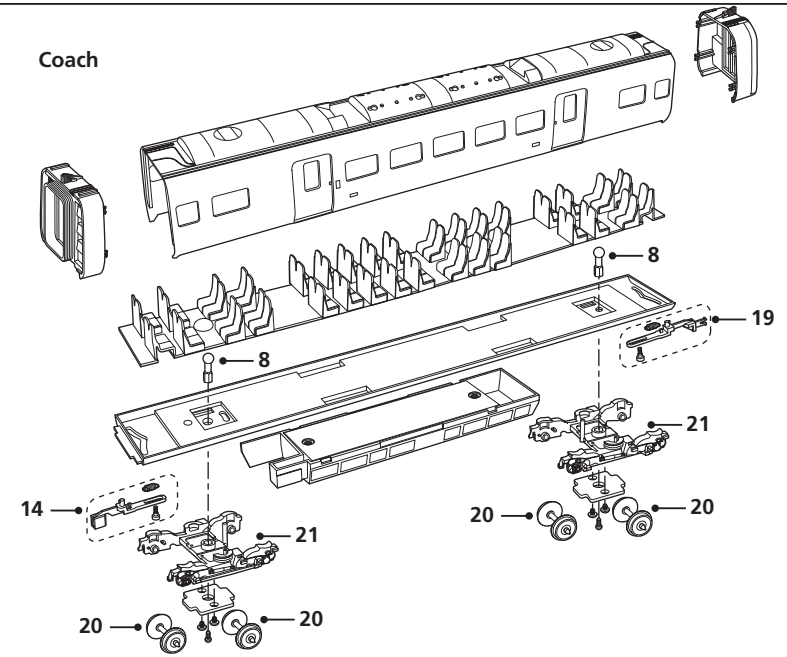

Power

Dummy

Coach

LIST OF SPARES

Item No	Description	pack	R2821	R1148	R2961	R2972/X
1	Drive unit	1	X6137	X6137	X6137	X6137
2	Motor	1	X9712	X9712	X9712	X9712
3	Bogie Drive Unit	1	X6139	X6139	X6139	X6139
4	Pivot Plate	1	X9714	X9714	X9714	X9714
5	Main PCB Board	1	X6140	X6140	X6140	X6140
6	Lights Board	1	X6141	X6141	X6141	X6141
7	Bogie (complete)	2	X6142	X6142	X6142	X6142
8	Pivot pin	5	X9705	X9705	X9705	X9705
9	Coupling	2	X6143	X6143	X6143	X6143
10	Wheel set drive Unit	set	X6151	X6151	X6151	X1651
11	Tyres pack	4	X5856	X5856	X5856	X5856
12	Pins DCC	1	X9084	X9084	X9084	X9084
13	Dummy pcb board	1	X6144	X6144	X6144	X6144
14	Extension coupler	2	X6145	X6145	X6145	X6145
15	Wheel Set	set	X6146	X6146	X6146	X6146
16	Bogie	1	X6147	X6147	X6147	X6147
17	Pantograph set	pair	X6168	X6168	X6168	X6168
18	Bogie (Coach Spares)	1	X6169	X6169	X6169	X6169
19	Extension coupler	2	X6148	X6148	X6148	X6148
20	Wheel set (coach)	Set	X6149	X6149	X6149	X6149
21	Bogie (coach)	1+1	X6150	X6150	X6150	X6150