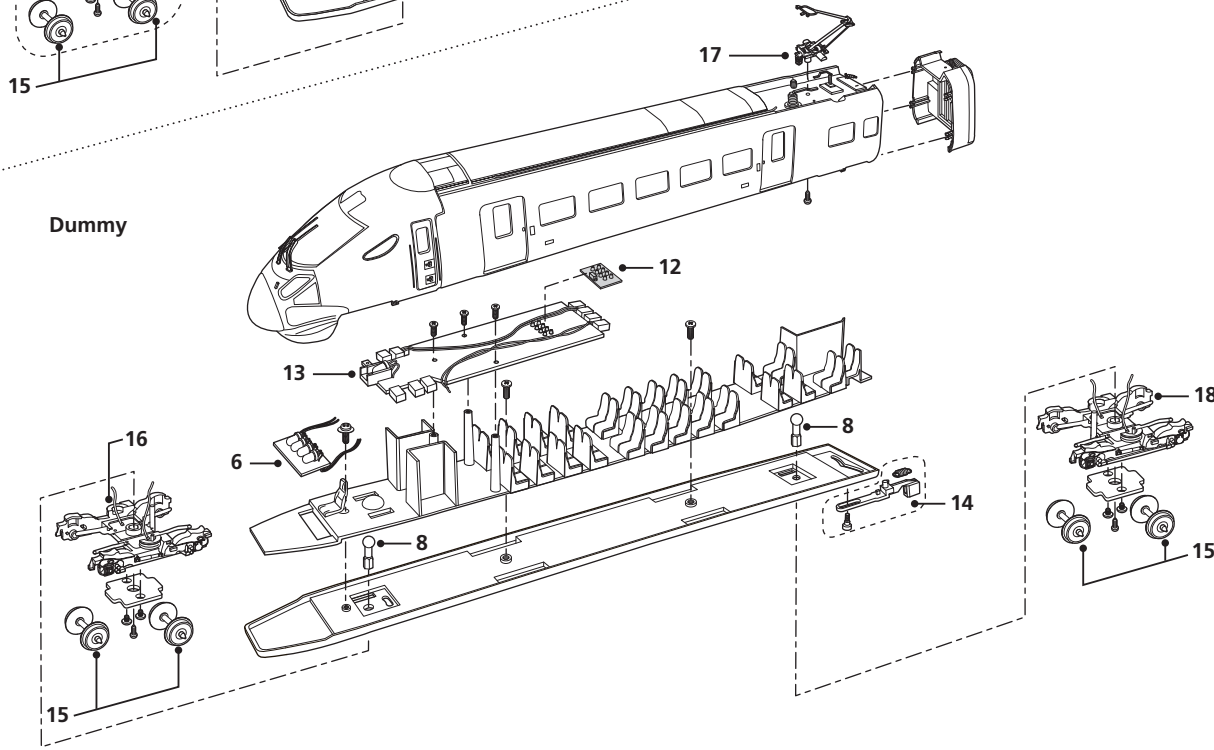

Power

Dummy

Coach

LIST OF SPARES

Item No	Description	pack	R2821	R1148	R2961	R2972/X
1	Drive unit	1	X6137	X6137	X6137	X6137
2	Motor	1	X9712	X9712	X9712	X9712
3	Bogie Drive Unit	1	X6139	X6139	X6139	X6139
4	Pivot Plate	1	X9714	X9714	X9714	X9714
5	Main PCB Board	1	X6140	X6140	X6140	X6140
6	Lights Board	1	X6141	X6141	X6141	X6141
7	Bogie (complete)	2	X6142	X6142	X6142	X6142
8	Pivot pin	5	X9705	X9705	X9705	X9705
9	Coupling	2	X6143	X6143	X6143	X6143
10	Wheel set drive Unit	set	X6151	X6151	X6151	X1651
11	Tyres pack	4	X5856	X5856	X5856	X5856
12	Pins DCC	1	X9084	X9084	X9084	X9084
13	Dummy pcb board	1	X6144	X6144	X6144	X6144
14	Extension coupler	2	X6145	X6145	X6145	X6145
15	Wheel Set	set	X6146	X6146	X6146	X6146
16	Bogie	1	X6147	X6147	X6147	X6147
17	Pantograph set	pair	X6168	X6168	X6168	X6168
18	Bogie (Coach Spares)	1	X6169	X6169	X6169	X6169
19	Extension coupler	2	X6148	X6148	X6148	X6148
20	Wheel set (coach)	Set	X6149	X6149	X6149	X6149
21	Bogie (coach)	1+1	X6150	X6150	X6150	X6150